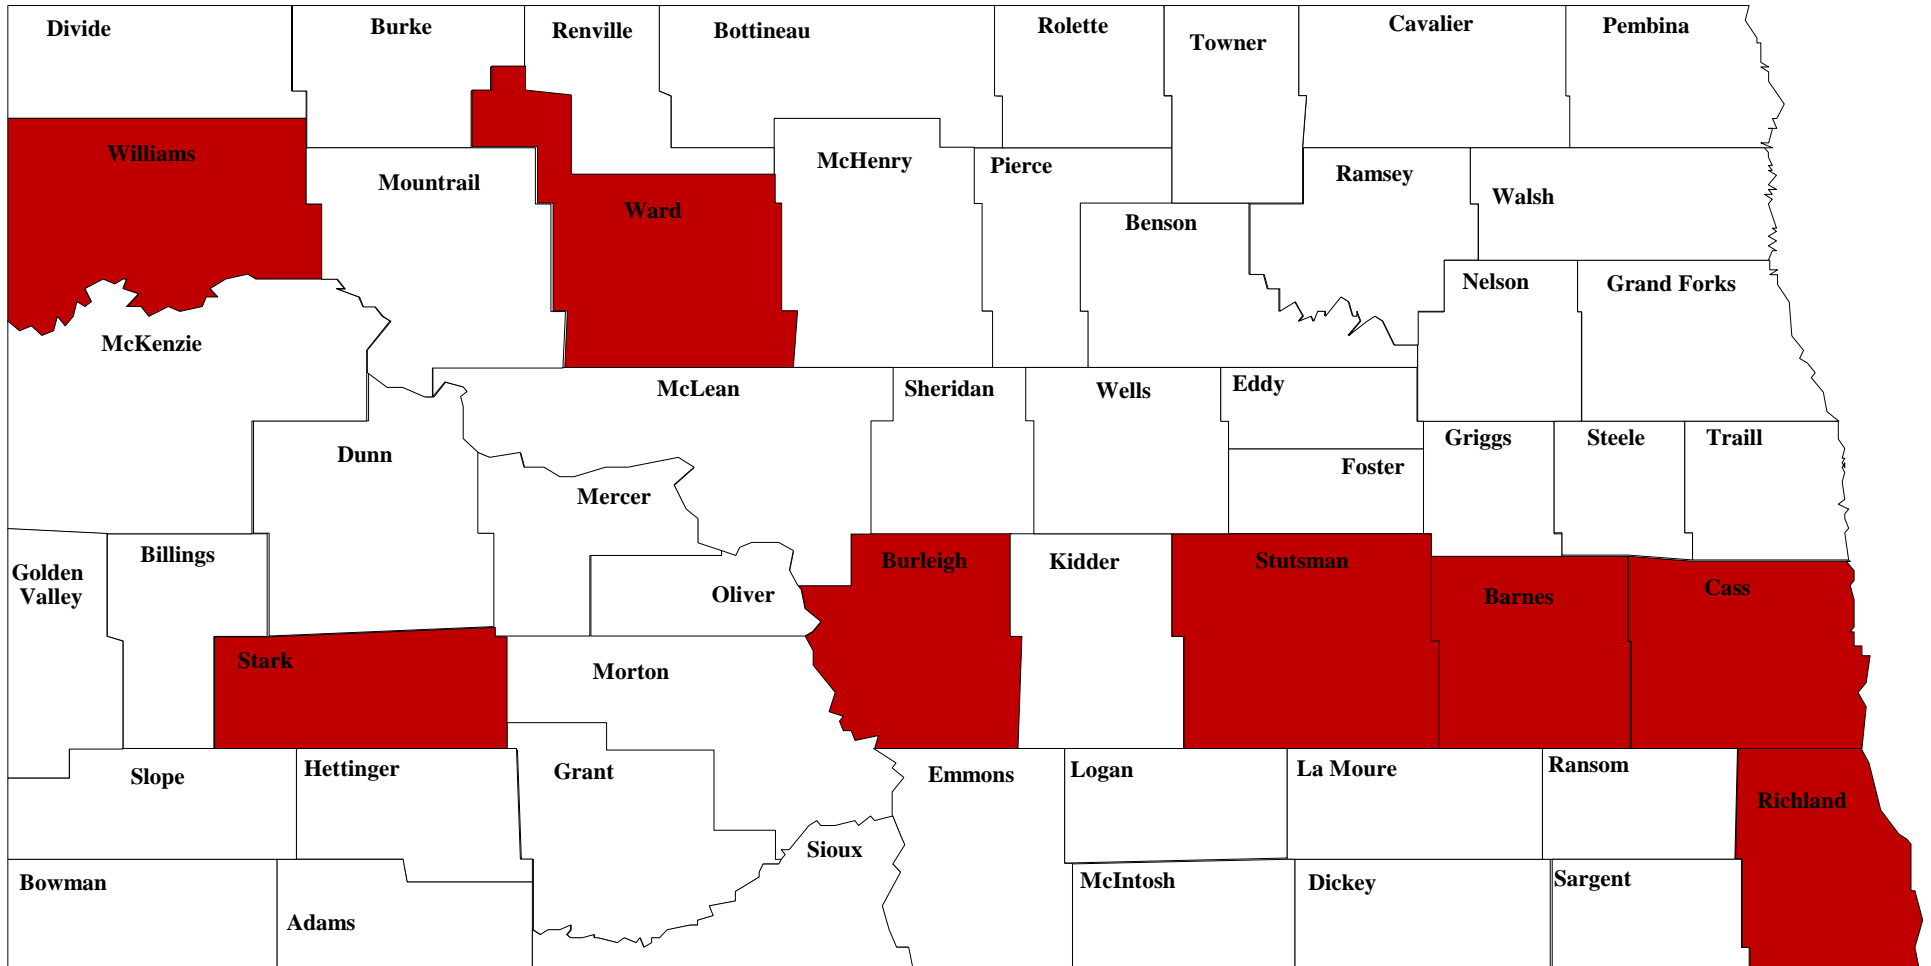

# ND State Council on Developmental Disabilities Membership Map

Notes: North Dakota State Council members are located in the following counties